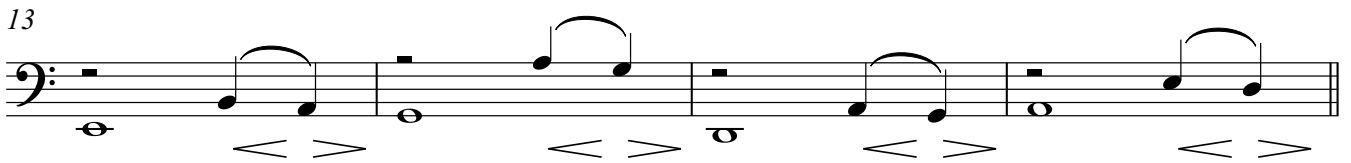

'Time' from Inception

Violoncello

Hans Zimmer, arr. Rabl

♩ = Click Track - 8 quavers per bar - 1 bar in.

pp

p < *mf* >

mp < *mf* >

mp < *mf* >